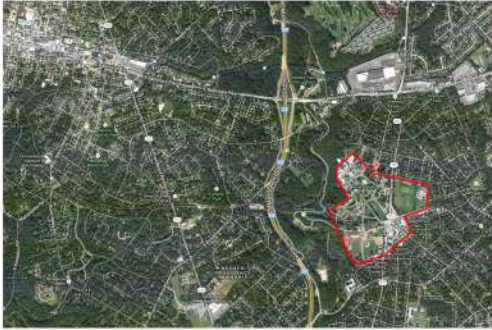

# SWARTHMORE COLLEGE SCIENCE CENTER

SWARTHMORE, PA

Designing for Education

# Swarthmore College \_ Science Center

## Background

Located in Swarthmore, PA, this institution sought to create a state of the art science and classroom facility utilizing both existing buildings and new construction. The design provides unique site features such as the teaching wall, protection of the Harry Wood Courtyard Gardens, and coordination with the Scott Arboretum.